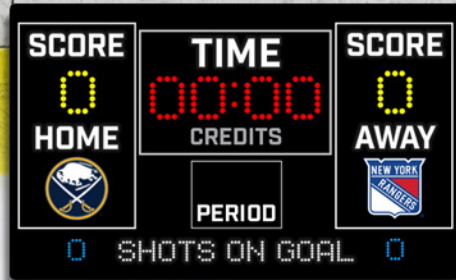

# SUPER CHEXX<sup>®</sup> PRO

**NEW JUMBO TRON!**

**NEW HIGH DEFINITION AUDIO!**

Two 5" LCD screens to keep scores, time and shots on goals!

New national & international anthems animations!  
Multiple instant replay animations!

Customized Team screens available for all versions!  
NHL, International or Standard version!